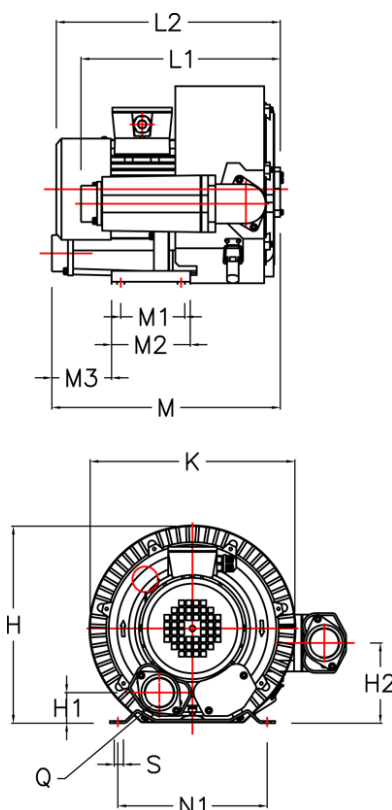

# Data Sheet

Article number: 2761647575011

Description: KLEEblower KB6475 7,5/8,6 kW  
3x230/400V 50/60Hz double stage

## Measures

H = 416.5	M2 = 180
H1 = 98	M3 = 252
H2 = 158	N1 = 290
K = 424	Noise level dB 50/60Hz = 75/79
L1 = 380	Q = 2-PF 2" (NPT 2")
L2 = 618	S = 4 x Ø15
M = 598	
M1 = 140	